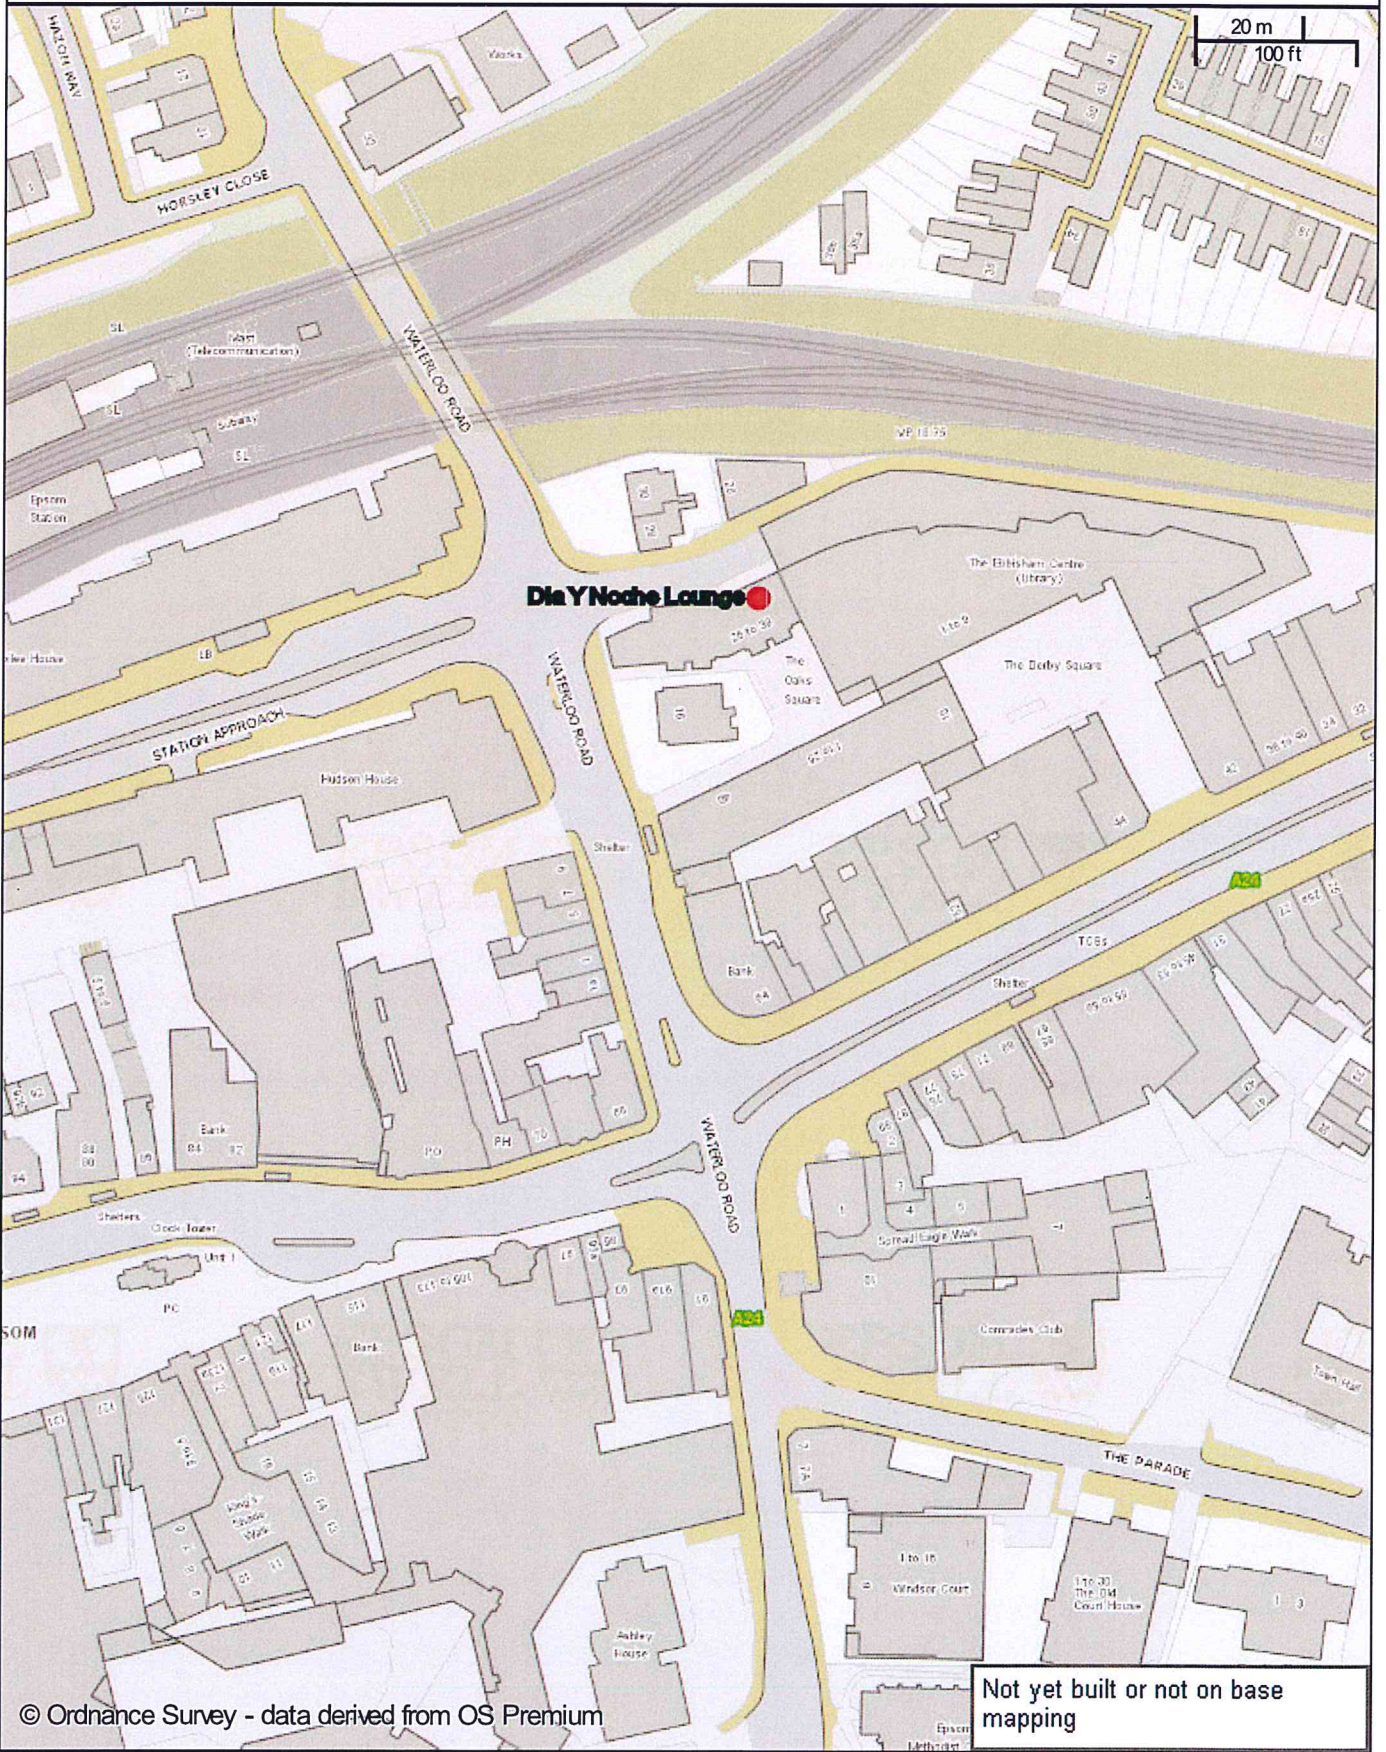

# EEBC Map

© Ordnance Survey - data derived from OS Premium

Not yet built or not on base mapping

Epsom & Ewell Borough Council  
Town Hall, The Parade  
Epsom  
KT18 5BY  
01372 732000

www.epsom-ewell.gov.uk

Scale: 1:1417 @ A4  
Printed on: 4/7/2019 at 9:11 AM

© Crown copyright and database rights 2017 OS 100023771